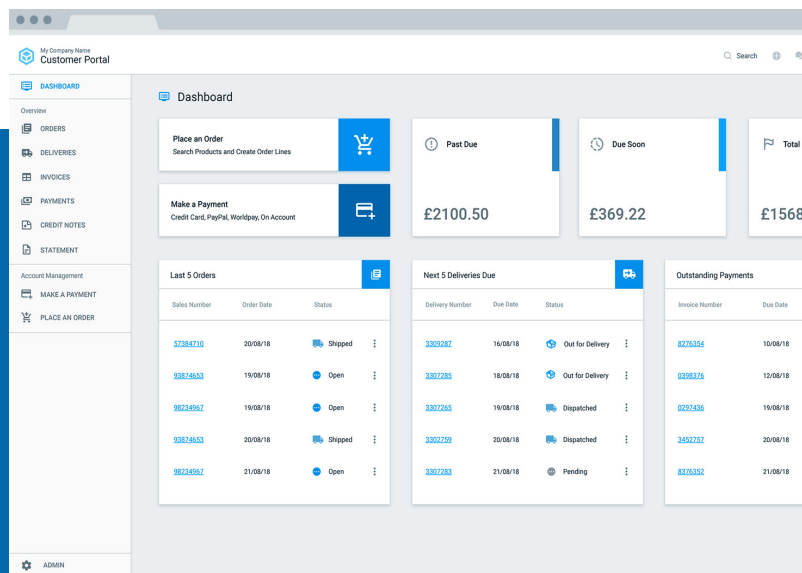

Web Portals

Prebuilt, flexible web portals that can be easily integrated with business systems and websites, as well as customised to replicate the look and feel of any company.

Feature-rich web portals

Easily build web portal solutions to your exact business requirements and branding by using our flexible and scalable web portal template. Applications Platform's point and click, drag and drop configuration tools enable you to radically reduce development time and resources, simplify delivery and deployment, and accelerate time to market.

Improve decision making and customer relationships by automating essential data and administration tasks with a complete integration and automation engine.

Easy online transactions

Simplify customer payments by providing them with a secure area to make credit, debit and ePayment transactions via PayPal, Sage Pay, Stripe, WorldPay etc.

Additional web portal template features

Remove administration: Reduce internal email traffic to source information, as well as remove back office administration of data collected 'off site' by automating data processing.