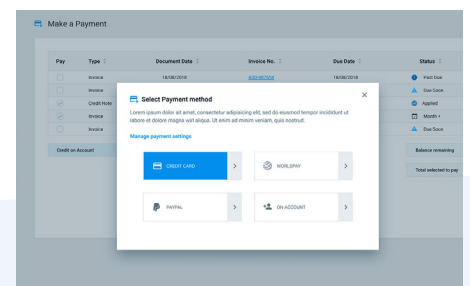

Effortlessly share information

Provide authenticated or non-authenticated visitors with 24/7 self access to information, such as orders, invoices, deliveries, credit memos, statements and documents.

Powerful automation

Improve decision making and customer relationships by automating essential data and administration tasks with a complete integration and automation engine.

Easy online transactions

Simplify customer payments by providing them with a secure area to make credit, debit and ePayment transactions via PayPal, Sage Pay, Stripe, WorldPay etc.